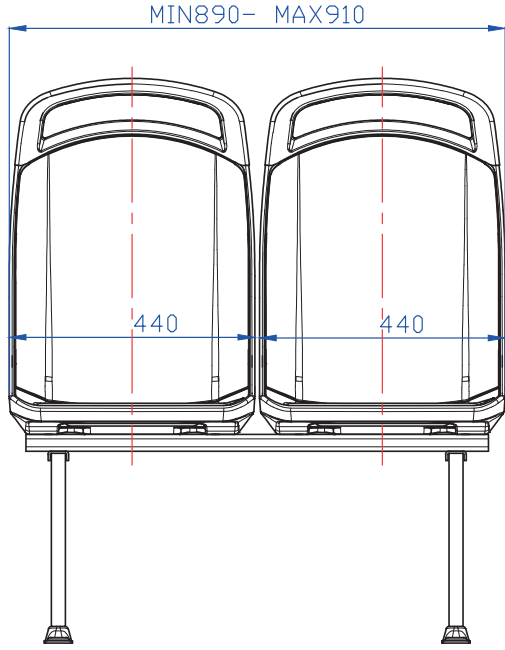

SEGE
CITY-2 440
440 MM

WE
MANUFACTURE
COMFORT
&
SAFETY

TECHNICAL DRAWING (FRONT VIEW)

TECHNICAL DRAWING (SIDE VIEW)

OPTIONS

Foldable Armrest

Fixed Armrest

Pipe Connector