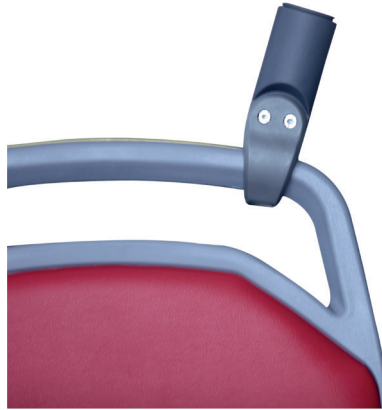

SEGE
CITY-2 440
440 MM

WE
MANUFACTURE
COMFORT
&
SAFETY

TECHNICAL DRAWING (FRONT VIEW)

TECHNICAL DRAWING (SIDE VIEW)

OPTIONS

Foldable Armrest

Fixed Armrest

Pipe Connector

ÖZELLİKLER	FEATURES	CARACTERÍSTICAS	DIE OPTION
2N Kemer	2P Seat Belt	2P Cinturón	2P Sicherheitgurt
USB Şarj	USB Charger	Cargador USB	USB - Ladegerät