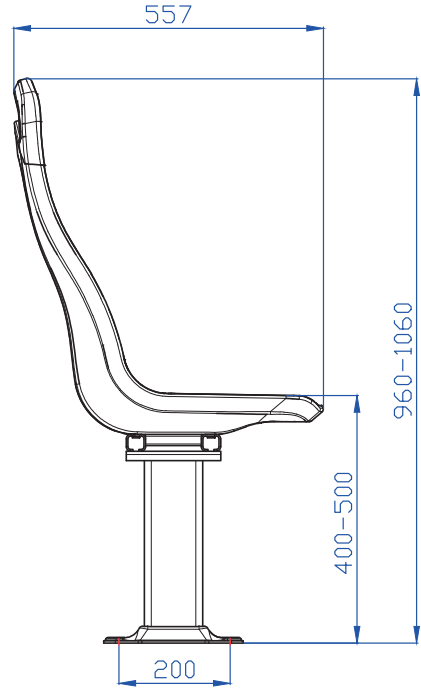

SEGE
CITY-2 440
440 MM

WE
MANUFACTURE
COMFORT
&
SAFETY

TECHNICAL DRAWING (FRONT VIEW)

TECHNICAL DRAWING (SIDE VIEW)

OPTIONS

Foldable Armrest

Fixed Armrest

Pipe Connector

ÖZELLİKLER	FEATURES	CARACTERÍSTICAS	DIE OPTION
2N Kemer	2P Seat Belt	2P Cinturón	2P Sicherheitgurt
USB Şarj	USB Charger	Cargador USB	USB - Ladegerät